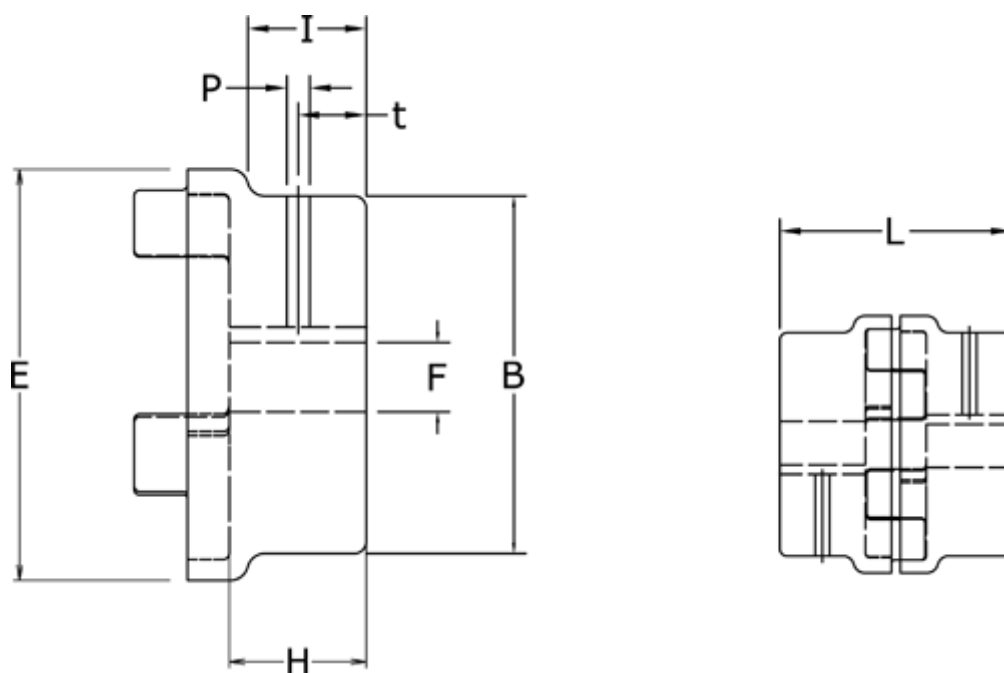

# Data Sheet

Article number: 3304075AGG45

Description: Coupling hub 75/90A

GG Cast iron, Bore 45H7 mm w/keyway & setscrew

## Measures

B = 135

E = 160

F = 45

H = 85

I = -

L = 210

P = M10